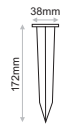

L90/B10 50.000h

Tilt: 120°
Rotate: 60°

Model	CCT	LED Source	Beam Angle	Colour	Dimming Option	Accessories	
BOX 9.2W (BOX 10)	2700K (27C)	988lm	17°	(NVN)	Black (BL)	cover Standard (0:1) SNOOT Black (1:1) SNOOT White (2:1) ↓ (XX) extras No Extras (X0) Spike (X1) Belt (X2) Pole Base** (X3) Concrete Base (X4)	
	3000K (30C)	1056lm	21°	(NRR)	White (WH)		
	4000K (40C)	1056lm	25°	(ND)			
	6500K (65C)	1185lm	35°	(WD)			
				62°	(VW)		
				16°x30°	(AS)		
					230VAC Non-Dimmable (230ND) 230VAC Phase Cut Dimmable* (230D) 24VDC PWM Dimmable (24D) 48VDC PWM Dimmable (48D)		

* By leading edge dimmers only.
 ** Pole base supplied black as standard.

Ordering Code Example: BOX 10-30C-NR-BL-230D-01

Accessories

ACR.004 Snoot Black
 ACR.005 Snoot White

ACR.003 Plastic Spike

ACR.028 Concrete base