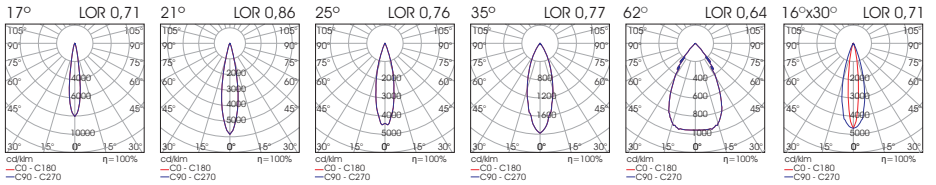

Model	CCT	LED Source	Beam Angle	Colour	Dimming Option	Accessories	
BOX 9.2W (BOX 10)	2700K (27C)	988lm	17°	(NVN)	Black (BL)	cover Standard (0:1) SNOOT Black (1:1) SNOOT White (2:1) ↓ (XX) extras No Extras (X0) Spike (X1) Belt (X2) Pole Base** (X3) Concrete Base (X4)	
	3000K (30C)	1056lm	21°	(NRR)	White (WH)		
	4000K (40C)	1056lm	25°	(ND)			
	6500K (65C)	1185lm	35°	(WD)			
				62°	(VW)		
				16°x30°	(AS)		
					230VAC Non-Dimmable (230ND) 230VAC Phase Cut Dimmable* (230D) 24VDC PWM Dimmable (24D) 48VDC PWM Dimmable (48D)		

* By leading edge dimmers only.
** Pole base supplied black as standard.

Ordering Code Example: BOX 10-30C-NR-BL-230D-01

Accessories