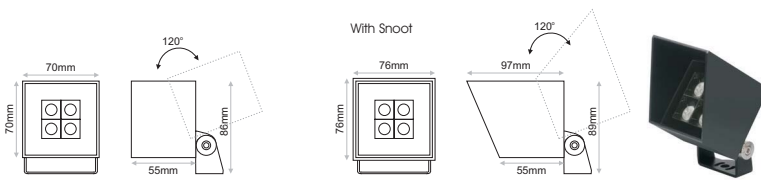

Box series of outdoor spotlights consists of a complete series of 5 different models in terms of consumption, available with accessories for different installations (plastic spike, concrete base, tree belt or pole base). Ideal for minimal architectural applications with low glare level due to the design of the luminaire and the extra snoot accessory. It is available in black or white colour as standard but custom RAL colours are also available upon request. Marine treatment is also offered upon request ensuring higher resistance to weather, UV, water and mould growth.

- Ingress Protection: IP66
- IK Rate: IK06
- Glare Rating: UGR <13.7 (17°), <13.1 (21°), <12.5 (25°), <20.6 (35°), <23.6 (62°), <15.7 (16°x30°)
- Dimming options: Phase Cut Dimmable, Non-Dimmable, 24VDC or 48VDC PWM Dimmable.
- Power cable: H05RN-F 3x0.75mm² L=2.0m
- Outer cable diameter: 7mm²
- Weight: 0,63kg

L90/B10 50.000h

Tilt: 120°
Rotate: 60°

Model	CCT	LED Source	Beam Angle	Colour	Dimming Option	Accessories	
BOX 9.2W (BOX 10)	2700K (27C)	988lm	17°	(NVN)	Black (BL)	cover Standard (0:1) SNOOT Black (1:1) SNOOT White (2:1) ↓ (XX) extras No Extras (X0) Spike (X1) Belt (X2) Pole Base** (X3) Concrete Base (X4)	
	3000K (30C)	1056lm	21°	(NRR)	White (WH)		
	4000K (40C)	1056lm	25°	(ND)			
	6500K (65C)	1185lm	35°	(WD)			
				62°	(VW)		
				16°x30°	(AS)		
					230VAC Non-Dimmable (230ND) 230VAC Phase Cut Dimmable* (230D) 24VDC PWM Dimmable (24D) 48VDC PWM Dimmable (48D)		